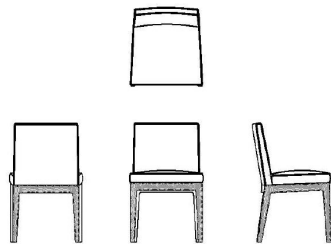

Dune Collection—

LLOYD CHAIR
Dune Studio, 2024

dune

LLOYD CHAIR

Dune Studio, 2024

Chair upholstered with poly-urethane foam over solid wood frame.
Available in ash, oak or walnut with many custom finish options.

19" w X 20.75" d X 31.5" h
Custom sizes available

Dune Showroom
200 Lexington Ave. T 212 → 925 → 6171
Suite 100 F 212 → 925 → 2273
NY, NY 10016 Dune-NY.com

dune